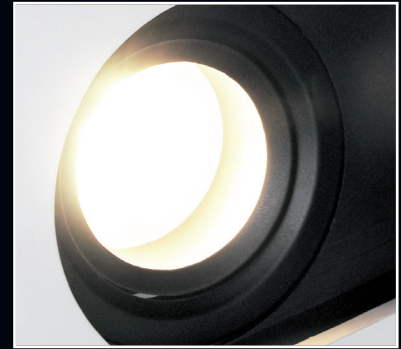

CURVED MAGNETIC DISPLAY LIGHT

ARCHITECTURAL  
UPDATE 2012

RECESSED FIXTURE IDEAL FOR DECORATIVE COMMERCIAL OR DOMESTIC APPLICATIONS

REMOTE TRANSFORMER NOT INCLUDED

ADJUSTABLE DOWNLIGHT

ROTATE AND TILT FUNCTION

ANTI-GLARE BAFFLE

MAGNETIC LAMP CHANGE

SUITABLE FOR 12V OR 240V HALOGEN OR LED LAMP TYPES

TECHNICAL DATA