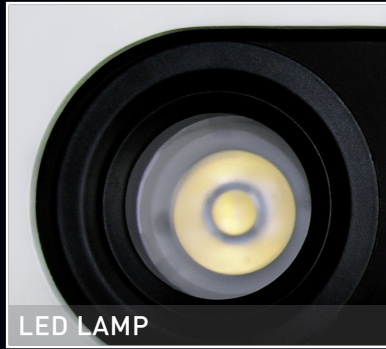

CURVED MAGNETIC DISPLAY LIGHT

ARCHITECTURAL  
UPDATE 2012

RECESSED FIXTURE IDEAL FOR DECORATIVE COMMERCIAL OR DOMESTIC APPLICATIONS

REMOTE TRANSFORMER NOT INCLUDED

ADJUSTABLE DOWNLIGHT

ROTATE AND TILT FUNCTION

ANTI-GLARE BAFFLE

MAGNETIC LAMP CHANGE

SUITABLE FOR 12V OR 240V HALOGEN OR LED LAMP TYPES

TECHNICAL DATA