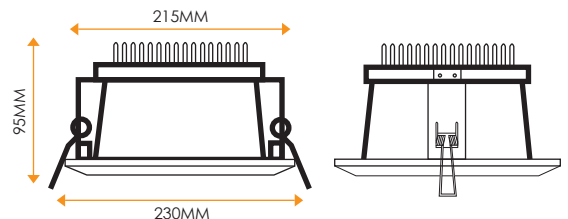

**PRODUCT SPECS AT A GLANCE:**

PRODUCT POWER CONSUMPTION: 22W

LIGHT OUTPUT: 1950 LUMENS

LUMEN PER WATT RATIO: **88 LUMENS PER CIRCUIT WATT** THIS FAR SURPASSES PART L COMPLIANCE FOR DOMESTIC DWELLINGS - 45LPW AND COMMERCIAL APPLICATIONS - 55LPW

COLOUR TEMP - DAYLIGHT 5000K

PRODUCT DIMENSIONS: 230MM DIAMETER, 215MM HOLE CUTOUT, 95MM RECESS DEPTH

MADE IN THE UK - MADE IN THE UK - MADE IN THE UK - MADE IN THE UK - MADE IN THE UK